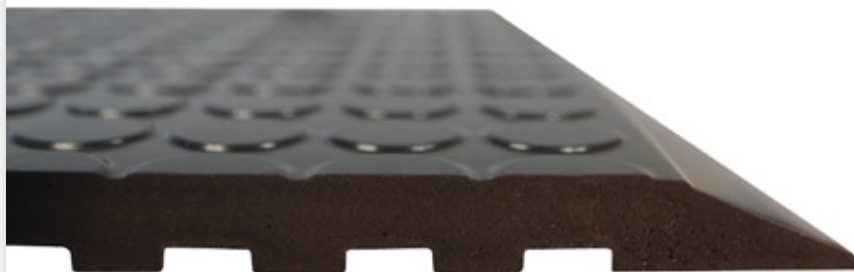

Ergomat Extreme Smooth is the only true anti-fatigue mat available with up to a lifetime warranty (in dry applications). The Extreme Smooth mat has the comfort of a Polyurethane mat and has the added benefit of easy cleanability due to its closed-cell/non-porous surface. This is the ultimate mat for areas combining sitting and standing or where good chemical and UV resistance is needed (except for organic solvents).

Unmatched Safety Features

- Molded beveled edges
 - They will never curl up, eliminating tripping hazards
- Almost any size and shape, always in one piece
 - No overlapping or worn-out connecting mats, also eliminating tripping hazards

Highest Quality

- Virgin raw material only
 - Unbeaten durability and lifetime anti-fatigue benefits
- Silicone & latex-free
- Solid mat throughout

The Extreme Smooth Advantage

- Chemical and UV exposure will not affect the state of the top of the mat; no curling up, swelling, or expanding
- The White color offers "extra light" to any assembly line and areas where visual inspection is critical
- The closed cell / non-porous surface allows for easy wash down / cleaning
- Anti-static properties
- Cleanroom ISO Class 5 (100)